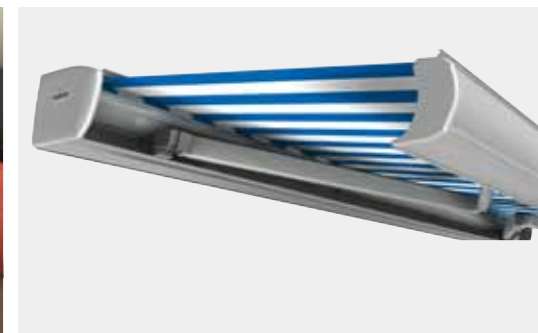

KOMPAKT FULL-CASSETTE

Precision German Engineering

Modern & Stylish | Durable & Robust | 5 Year Warranty | Range of Fabrics | Motorisation | Weather Sensors

SUN SHADE AWNING SOLUTIONS

The Kompakt Full-Cassette fabric cover shell offers an elegant solution for concealing the fabric. Ease of operation and excellent technical features are two of the outstanding aspects of this top-quality cassette awning that fits snugly against the wall. Its front profile offering a very sturdy double hollow chamber and integral rain gutter.

KOMPAKT

FULL-CASSETTE

Installation Options

Wall Fix

Top Fix

Rafter Fix

Control Accessories

TIMER

WIND SENSOR

REMOTES

Technical Information

DRIVE	Motorised or manual operation
SENSORS	All weather sensors - sun, rain, wind, temperature, timer
FRAME COLOURS	White or custom Dulux powder coat finish
AWNING FABRICS	Acrylic or polyester canvas or sunscreen mesh
WIDTH	3m - 11m
Extension (arm lengths)	2.0m / 2.5m / 3.0m / 3.5m / 4.0m
PROFILES	High Grade Extruded Aluminum
FIXINGS	Stainless steel nuts, bolts and pins
ARM	High tension triple spring arm system with PVC coated stainless steel cables