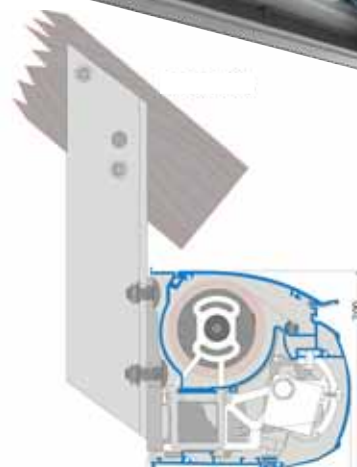

KOMPAKT

FULL-CASSETTE

Installation Options

Wall Fix

Top Fix

Rafter Fix

Control Accessories

TIMER

WIND SENSOR

REMOTES

Technical Information

DRIVE	Motorised or manual operation
SENSORS	All weather sensors - sun, rain, wind, temperature, timer
FRAME COLOURS	White or custom Dulux powder coat finish
AWNING FABRICS	Acrylic or polyester canvas or sunscreen mesh
WIDTH	3m - 11m
Extension (arm lengths)	2.0m / 2.5m / 3.0m / 3.5m / 4.0m
PROFILES	High Grade Extruded Aluminum
FIXINGS	Stainless steel nuts, bolts and pins
ARM	High tension triple spring arm system with PVC coated stainless steel cables