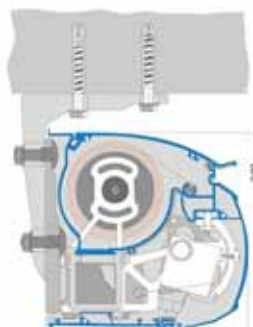

KOMPAKT

FULL-CASSETTE

Installation Options

Wall Fix

Top Fix

Rafter Fix

Control Accessories

TIMER

WIND SENSOR

REMOTES

Technical Information

DRIVE	Motorised or manual operation
SENSORS	All weather sensors - sun, rain, wind, temperature, timer
FRAME COLOURS	White or custom Dulux powder coat finish
AWNING FABRICS	Acrylic or polyester canvas or sunscreen mesh
WIDTH	3m - 11m
Extension (arm lengths)	2.0m / 2.5m / 3.0m / 3.5m / 4.0m
PROFILES	High Grade Extruded Aluminum
FIXINGS	Stainless steel nuts, bolts and pins
ARM	High tension triple spring arm system with PVC coated stainless steel cables