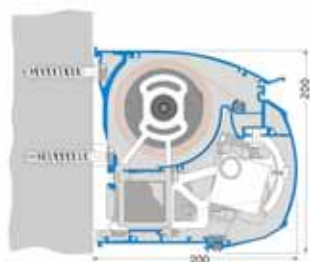

KOMPAKT

FULL-CASSETTE

Installation Options

Wall Fix

Top Fix

Rafter Fix

Control Accessories

TIMER

WIND SENSOR

REMOTES

Technical Information

DRIVE	Motorised or manual operation
SENSORS	All weather sensors - sun, rain, wind, temperature, timer
FRAME COLOURS	White or custom Dulux powder coat finish
AWNING FABRICS	Acrylic or polyester canvas or sunscreen mesh
WIDTH	3m - 11m
Extension (arm lengths)	2.0m / 2.5m / 3.0m / 3.5m / 4.0m
PROFILES	High Grade Extruded Aluminum
FIXINGS	Stainless steel nuts, bolts and pins
ARM	High tension triple spring arm system with PVC coated stainless steel cables