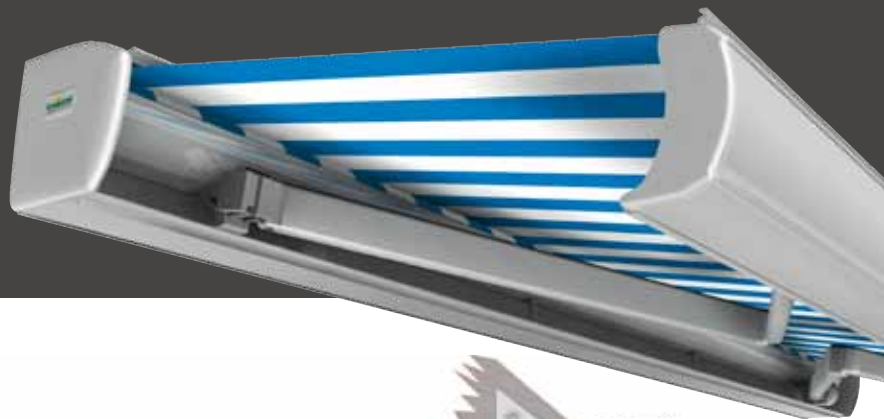

KOMPAKT FULL-CASSETTE

Precision German Engineering

Modern & Stylish | Durable & Robust | 5 Year Warranty | Range of Fabrics | Motorisation | Weather Sensors

SUN SHADE AWNING SOLUTIONS

The Kompakt Full-Cassette fabric cover shell offers an elegant solution for concealing the fabric. Ease of operation and excellent technical features are two of the outstanding aspects of this top-quality cassette awning that fits snugly against the wall. Its front profile offering a very sturdy double hollow chamber and integral rain gutter.

KOMPAKT

FULL-CASSETTE

Installation Options

Wall Fix

Top Fix

Rafter Fix

Control Accessories

TIMER

WIND SENSOR

REMOTES

Technical Information

DRIVE	Motorised or manual operation
SENSORS	All weather sensors - sun, rain, wind, temperature, timer
FRAME COLOURS	White or custom Dulux powder coat finish
AWNING FABRICS	Acrylic or polyester canvas or sunscreen mesh
WIDTH	3m - 11m
Extension (arm lengths)	2.0m / 2.5m / 3.0m / 3.5m / 4.0m
PROFILES	High Grade Extruded Aluminum
FIXINGS	Stainless steel nuts, bolts and pins
ARM	High tension triple spring arm system with PVC coated stainless steel cables