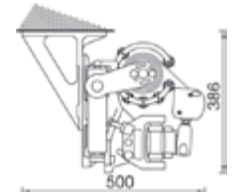

VICTORY COMMERCIAL FOLDING ARM AWNING

GLOBAL AWNING ACCESSORIES

BAT
awning the italian way

WWW.GLOBALAWNINGS.COM.AU

FEATURES

- Heavy Duty Folding Arms with Double Stainless Steel chain
- Twin 60mm x 40mm steel mounting bars
- Heavy Duty Mounting Brackets & Fittings
- Heavy Duty Extruded Aluminium Front Bar
- Motor is recommended for this awning
- 78mm Galvanised Roller Tube
- Projection sizes 4100mm, 4600mm & 5100mm
- Pitch Range to 45 degrees

Projection (Arm Size mm)	Minimum Width
4100	4400
4600	4900
5100	5400

Wall/Face Fix installation

Ceiling/Top Fix installation

Wind Class 2 (European) /
Beaufort Force 5 (Australian)
Maximum wind speed of 37kms