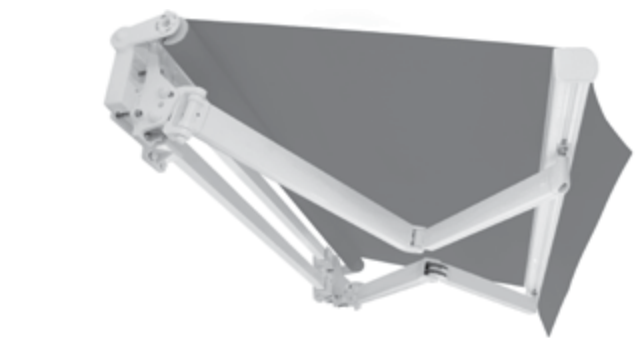

VICTORY COMMERCIAL FOLDING ARM AWNING

GLOBAL AWNING ACCESSORIES

BAT
awning the italian way

WWW.GLOBALAWNINGS.COM.AU

FEATURES

- Heavy Duty Folding Arms with Double Stainless Steel chain
- Twin 60mm x 40mm steel mounting bars
- Heavy Duty Mounting Brackets & Fittings
- Heavy Duty Extruded Aluminium Front Bar
- Motor is recommended for this awning
- 78mm Galvanised Roller Tube
- Projection sizes 4100mm, 4600mm & 5100mm
- Pitch Range to 45 degrees

Projection (Arm Size mm)	Minimum Width
4100	4400
4600	4900
5100	5400

Wall/Face Fix installation

Ceiling/Top Fix installation

Wind Class 2 (European) /
Beaufort Force 5 (Australian)
Maximum wind speed of 37kms