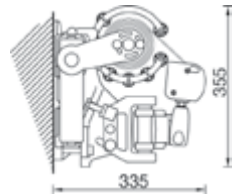

VICTORY COMMERCIAL FOLDING ARM AWNING

GLOBAL AWNING ACCESSORIES

BAT
awning the italian way

WWW.GLOBALAWNINGS.COM.AU

FEATURES

- Heavy Duty Folding Arms with Double Stainless Steel chain
- Twin 60mm x 40mm steel mounting bars
- Heavy Duty Mounting Brackets & Fittings
- Heavy Duty Extruded Aluminium Front Bar
- Motor is recommended for this awning
- 78mm Galvanised Roller Tube
- Projection sizes 4100mm, 4600mm & 5100mm
- Pitch Range to 45 degrees

Projection (Arm Size mm)	Minimum Width
4100	4400
4600	4900
5100	5400

Wall/Face Fix installation

Ceiling/Top Fix installation

Wind Class 2 (European) /
Beaufort Force 5 (Australian)
Maximum wind speed of 37kms