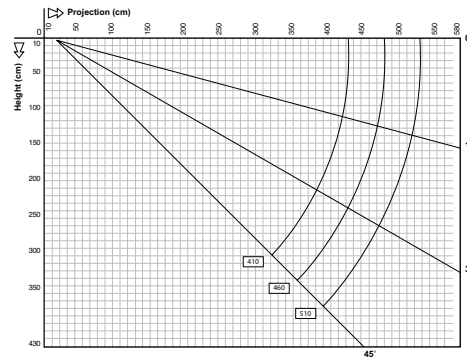

VICTORY COMMERCIAL FOLDING ARM AWNING

GLOBAL AWNING ACCESSORIES

BAT
awning the italian way

WWW.GLOBALAWNINGS.COM.AU

FEATURES

- Heavy Duty Folding Arms with Double Stainless Steel chain
- Twin 60mm x 40mm steel mounting bars
- Heavy Duty Mounting Brackets & Fittings
- Heavy Duty Extruded Aluminium Front Bar
- Motor is recommended for this awning
- 78mm Galvanised Roller Tube
- Projection sizes 4100mm, 4600mm & 5100mm
- Pitch Range to 45 degrees

Projection (Arm Size mm)	Minimum Width
4100	4400
4600	4900
5100	5400

Wall/Face Fix installation

Ceiling/Top Fix installation

Wind Class 2 (European) /
Beaufort Force 5 (Australian)
Maximum wind speed of 37kms