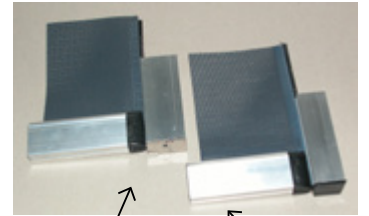

# FEATURES

- The VERTIZIP 95 & VERTIZIP 125 uses the existing Vertiscreen head-box and end caps, with a slight change to the side channels, bottom rail and some internal parts.
- Stylish Aluminum Head-Box offered in two sizes - 95 x 95mm, or 125 x 125mm.
- Can be operated by gearbox and crank handle, or motor:
- The VERTIZIP Range offers a choice of 2 side channels, with 40mm being for motor and manual while the 30mm is for motor only. This is due to the thickness of the gearbox.
- VERTIZIP 95 sizes from 900mm - 4500mm wide, and drop from 900mm - 2700mm.
- VERTIZIP 125 sizes from 900mm - 5400mm wide, and drop from 900mm - 3300mm.

Bottom Rail

Spacer Track (Optional)

Side Fix Track (Optional)

Vertizip Headbox

40mm Side Channel 30mm Side Channel

Vertizip Side Channel and Bottom Rail

Vertizip 95

Vertizip 125