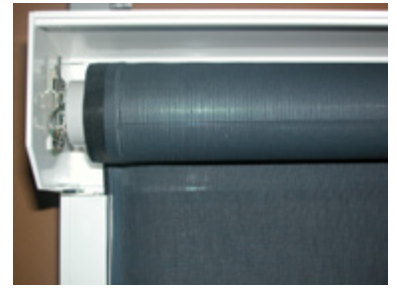

# FEATURES

- The VERTIZIP 95 & VERTIZIP 125 uses the existing Vertiscreen head-box and end caps, with a slight change to the side channels, bottom rail and some internal parts.
- Stylish Aluminum Head-Box offered in two sizes - 95 x 95mm, or 125 x 125mm.
- Can be operated by gearbox and crank handle, or motor:
- The VERTIZIP Range offers a choice of 2 side channels, with 40mm being for motor and manual while the 30mm is for motor only. This is due to the thickness of the gearbox.
- VERTIZIP 95 sizes from 900mm - 4500mm wide, and drop from 900mm - 2700mm.
- VERTIZIP 125 sizes from 900mm - 5400mm wide, and drop from 900mm - 3300mm.

Bottom Rail

Spacer Track (Optional)

Side Fix Track (Optional)

Vertizip Headbox

40mm Side Channel 30mm Side Channel

Vertizip Side Channel and Bottom Rail

Vertizip 95

Vertizip 125