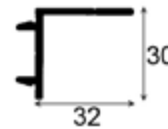

Side Fix Track (Optional)