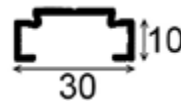

Spacer Track (Optional)