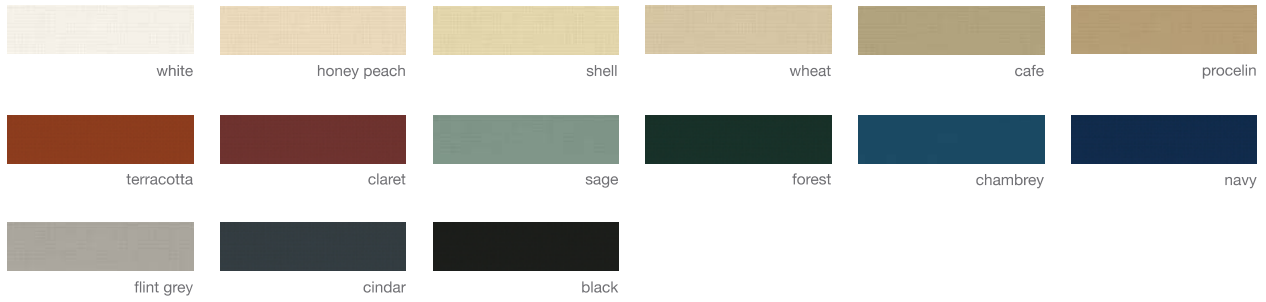

somerton® view colour selector

Weave

Information

somerton® view			
Composition	100% UV Stabilised PVC coated Polyester	Tensile Strength (Weft)	2200 N
Mass	573 gsm Nominal	Tear Resistance (Warp)	260 N
Width	250 cm	Tear Resistance (Weft)	189 N
Yarn count (ends and picks)	30 x 30	Openness	Average 5%
Tensile Strength (Warp)	2250 N	Flammability	USA/NFPA 701-99

Whilst every attempt has been made, slight colour variations may occur between these representations and actual Defab Canvas fabrics. No printing process can capture the true brilliance of Defab colours. Defab® and somerton® canvas are Registered Trademarks of Defab Weavers Pty. Ltd. Defab Weavers Pty Ltd ACN 005 189 319

Head Office 28-30 Somerton Park Drive
Campbellfield Vic, 3061 Australia
Local Sales: 1300 785 322
Tel: +61 3 9305 3988 Fax: +61 3 9305 1377
Email: canvas@defab.com.au
www.defab.com.au