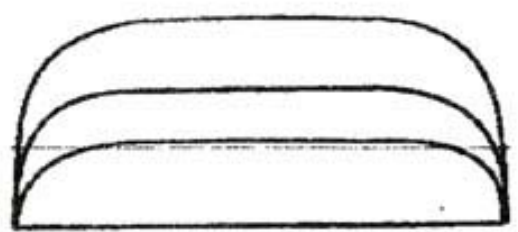

Tel: 03 9078 4533
info@coolabahshades.com.au
www.coolabahshades.com.au

UMBRELLA BOW CANOPY

BOW/ FLORENTINE CANOPY

FRENCH CANOPY (WELDED)

DUTCH HOOD

ELIPSE CANOPY

WEDGE CANOPY (WELDED)

DOOR CANOPY (HINGED)

RADIUS CANOPY

CONVEX CANOPY (WELDED)

VICTORIAN BULL NOSE CANOPY

HALF MOON CANOPY (WELDED)

CANADA CANOPY (HINGED)