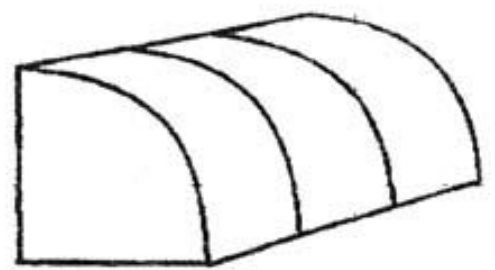

Tel: 03 9078 4533
info@coolabahshades.com.au
www.coolabahshades.com.au

UMBRELLA BOW CANOPY

BOW/ FLORENTINE CANOPY

FRENCH CANOPY (WELDED)

DUTCH HOOD

ELIPSE CANOPY

WEDGE CANOPY (WELDED)

DOOR CANOPY (HINGED)

RADIUS CANOPY

CONVEX CANOPY (WELDED)

VICTORIAN BULL NOSE CANOPY

HALF MOON CANOPY (WELDED)

CANADA CANOPY (HINGED)