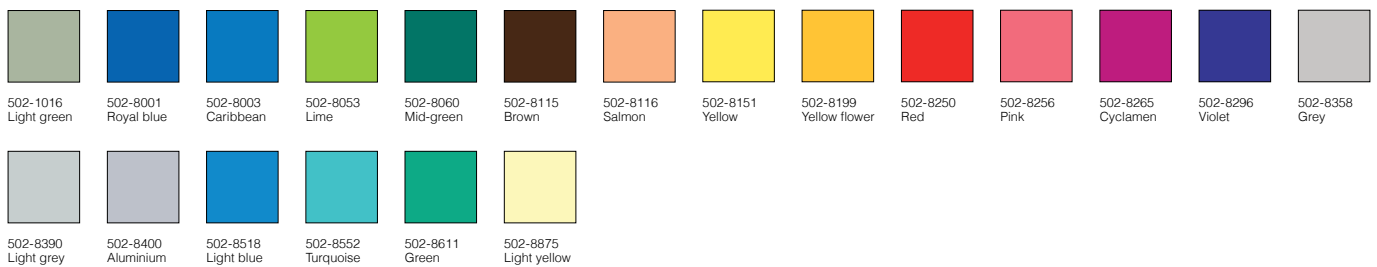

PRECONTRAIT®
502

Weight: 590g/m²
Width: 180cm
Colour(s): 40

Broadest colour palette in the industry offering exceptional dimensional stability. Suitable for a variety of applications including blinds, umbrellas, shade sails, windbreaks, canopies and light weight structures.

Colours:

To be discontinued:

Disclaimer: Colours shown are indicative references only and will vary dependent on screen and print resolutions.