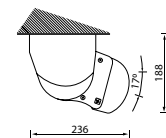

# FEATURES

- Full Cassette Awning offering ultimate protection of the awning, components and fabric
- 70mm Galvanised Steel Roller Tube
- 11:1 Gear-box is standard – motorisation is optional
- Arm sizes from 1600mm to 3100mm
- Awning width from 1900mm to 5000mm
- Pitch adjustment from 5 to 75 degrees is possible with Wall mounting
- Pitch adjustment from 15 to 90 degrees is possible with Ceiling mounting
- The Pitch of the awning is set at installation
- The Base Plus MUST be end fixed – no intermediate fixing is available

Projection (Arm Size mm)	Minimum Width
1600	1900
1850	2140
2100	2400
2350	2640
2600	2900
2850	3140
3100	3400

Wall/Face Fix Installation

Wall/Face Fix Installation

Ceiling/Top Fix Installation

Wind Class 1 (European) /  
Beaufort Force 4 (Australian)  
Maximum wind speed of 27kms