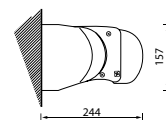

Projection (Arm Size mm)	Minimum Width
1600	1900
1850	2140
2100	2400
2350	2640
2600	2900
2850	3140
3100	3400

Wall/Face Fix Installation