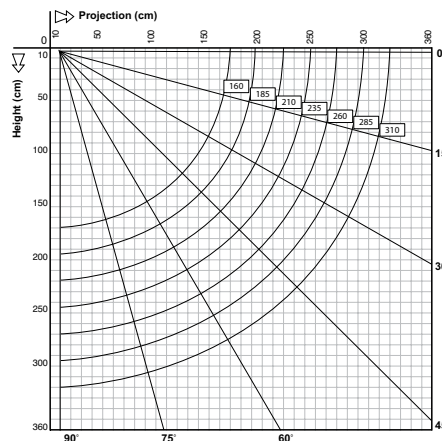

# FEATURES

- Full Cassette Awning offering ultimate protection of the awning, components and fabric
- 70mm Galvanised Steel Roller Tube
- 11:1 Gear-box is standard – motorisation is optional
- Arm sizes from 1600mm to 3100mm
- Awning width from 1900mm to 5000mm
- Pitch adjustment from 5 to 75 degrees is possible with Wall mounting
- Pitch adjustment from 15 to 90 degrees is possible with Ceiling mounting
- The Pitch of the awning is set at installation
- The Base Plus MUST be end fixed – no intermediate fixing is available

Projection (Arm Size mm)	Minimum Width
1600	1900
1850	2140
2100	2400
2350	2640
2600	2900
2850	3140
3100	3400

Wall/Face Fix Installation

Wall/Face Fix Installation

Ceiling/Top Fix Installation

Wind Class 1 (European) /  
Beaufort Force 4 (Australian)  
Maximum wind speed of 27kms