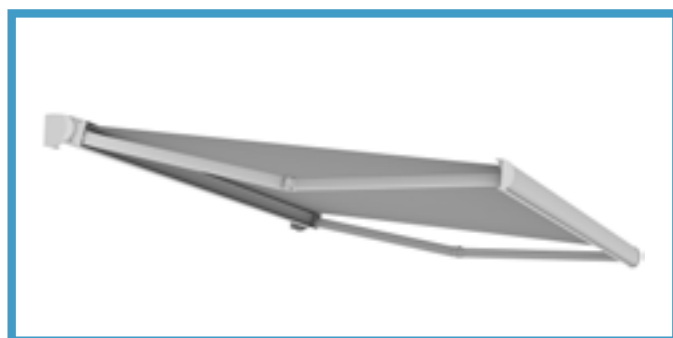

Projection (Arm Size mm)	Minimum Width
1600	1900
1850	2140
2100	2400
2350	2640
2600	2900
2850	3140
3100	3400