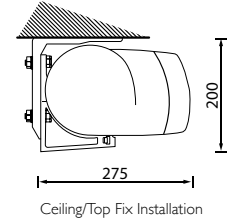

ARMONY PLUS FULL CASSETTE AWNING

GLOBAL AWNING ACCESSORIES

BAT
awning the italian way

WWW.GLOBALAWNINGS.COM.AU

FEATURES

- Full Cassette Awning offering fabric protection and smooth closing.
- 78mm Galvanised Steel Roller Tube.
- 11:1 Gear-Box is fitted as standard – motorisation is available as an optional extra.
- A PVC Hood is another available option.
- Pitch Adjustment from 5 degrees to 40 degrees which is set at installation
- Arm sizes from 1600mm to 3600mm
- Width from 2020mm to 7000mm

Projection (Arm Size mm)	Minimum Width
1600	2080
1850	2330
2100	2580
2350	2830
2600	3080
2850	3330
3100	3580
3600	4080

Wind Class 2 (European) /
Beaufort Force 5 (Australian)
Maximum wind speed of 37kms