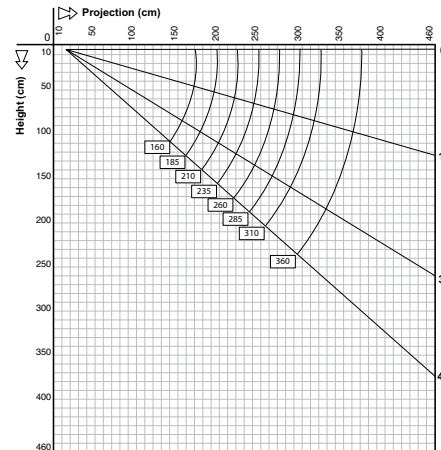

ARMONY PLUS FULL CASSETTE AWNING

GLOBAL AWNING ACCESSORIES

BAT
awning the italian way

WWW.GLOBALAWNINGS.COM.AU

FEATURES

- Full Cassette Awning offering fabric protection and smooth closing.
- 78mm Galvanised Steel Roller Tube.
- 11:1 Gear-Box is fitted as standard – motorisation is available as an optional extra.
- A PVC Hood is another available option.
- Pitch Adjustment from 5 degrees to 40 degrees which is set at installation
- Arm sizes from 1600mm to 3600mm
- Width from 2020mm to 7000mm

Projection (Arm Size mm)	Minimum Width
1600	2080
1850	2330
2100	2580
2350	2830
2600	3080
2850	3330
3100	3580
3600	4080

Wind Class 2 (European) /
Beaufort Force 5 (Australian)
Maximum wind speed of 37kms