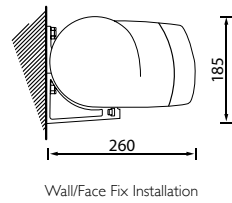

ARMONY PLUS FULL CASSETTE AWNING

GLOBAL AWNING ACCESSORIES

BAT
awning the italian way

WWW.GLOBALAWNINGS.COM.AU

FEATURES

- Full Cassette Awning offering fabric protection and smooth closing.
- 78mm Galvanised Steel Roller Tube.
- 11:1 Gear-Box is fitted as standard – motorisation is available as an optional extra.
- A PVC Hood is another available option.
- Pitch Adjustment from 5 degrees to 40 degrees which is set at installation
- Arm sizes from 1600mm to 3600mm
- Width from 2020mm to 7000mm

Projection (Arm Size mm)	Minimum Width
1600	2080
1850	2330
2100	2580
2350	2830
2600	3080
2850	3330
3100	3580
3600	4080

Wind Class 2 (European) /
Beaufort Force 5 (Australian)
Maximum wind speed of 37kms